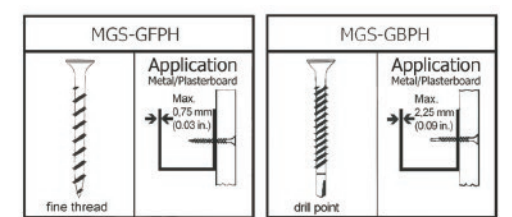

MGS Ø 3.5/4.0 25 ~ 50mm

Peso Weight	2.0 kg
Bateria Battery	2.0 Ah 18V Li-Power
Autonomia Autonomy	1000 parafusos / screws / Tornillos

MGS-GFPH
GESSO NO METAL
MÁX. 0.75mm (0.03")

MGS-GBPH
GESSO NO METAL
MÁX. 2.25mm (0.09")