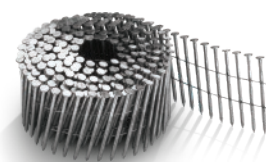

SLIDER CNW90

PREGADOR AUTOMÁTICO / CLAVADORA AUTOMÁTICA / AUTOMATIC NAILER

Prego Clavo / Coil Nail	Ø 2.5 - 3.1	45 - 90mm
Peso Weight	11.0 kg	
Consumo de ar Air consumption	3.0 PCM / CFM	

15°
Em Fim
Wire Collet