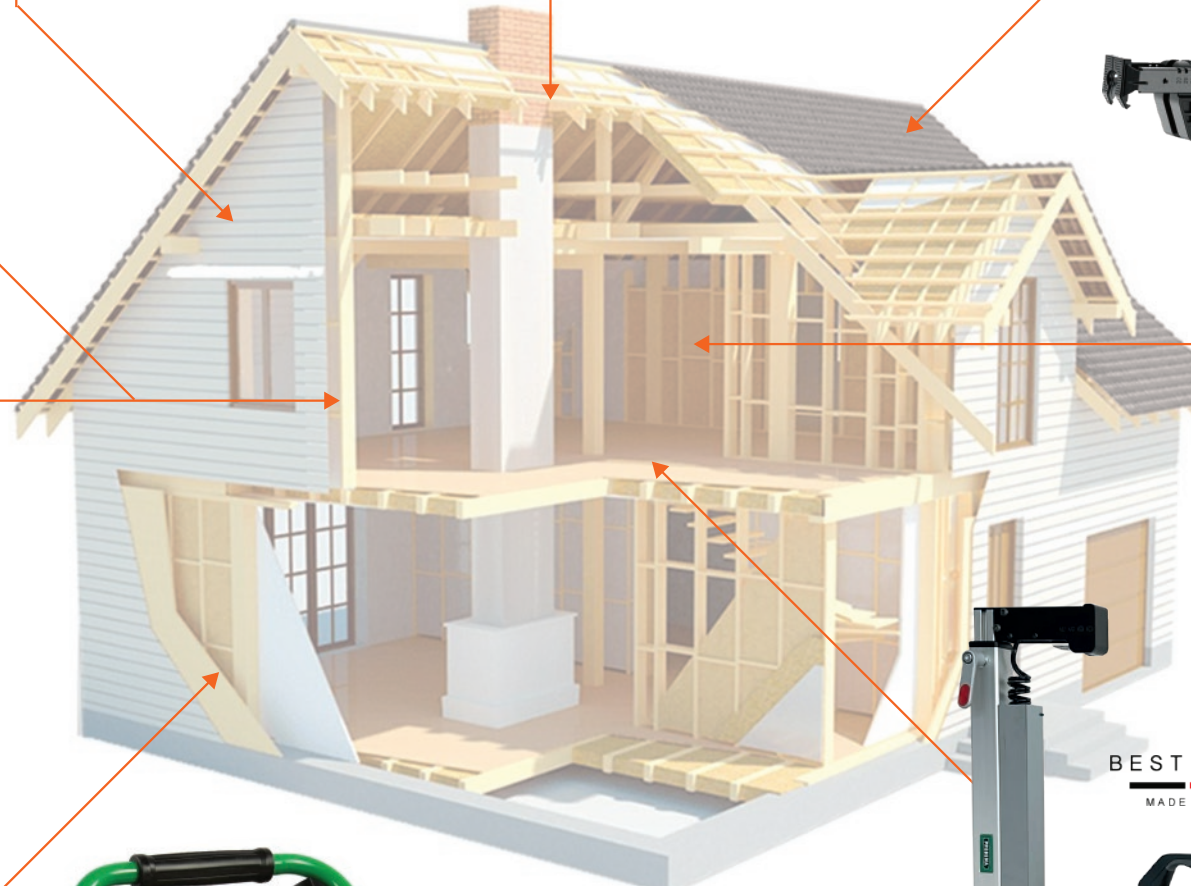

RKP100

PREGADOR / CLAVADORA / NAILER

BEST QUALITY

MADE IN GERMANY

Prego Clavo / Nail	RKP	65 - 100mm
Peso Weight	5.5 kg	
Bateria Battery	4.0 Ah 18V Li-HD	
Autonomia Autonomy	700 disparos / shoots	

20°
Em Fim
Power Collet

80A

GRAMPEADOR
ENGRAPADORA
STAPLER

Grampo Grapa / Staple	80	6 - 16mm
Peso Weight	0.90 kg	
Consumo de ar Air consumption	1.0 PCM / CFM	

F50

PINADOR
CLAVILLERA
BRAD NAILER

Pino Clavillo / Brad Nail	F 15	15 - 50mm
Peso Weight	1.32 kg	
Consumo de ar Air consumption	1.8 PCM / CFM	

AR45 BLACK

PREGADOR SHINGLE / CLAVADORA PARA TEJADOS / ROOFING NAILER

Prego Clavo / Coil Nail	Ø 3.1 Shingle	22 - 45mm
Peso Weight	2.60 kg	
Consumo de ar Air consumption	2.2 PCM / CFM	

15°
Em Fim
Wire Collet

6A-MGS55

PARAFUSADEIRA DRY-WALL / ATORNILLADORA DRY-WALL
DRY-WALL SCREWDRIVER

Parafuso Tornillo / Screw	MGS Ø 3.5/4.0	25 - 50mm
Peso Weight	2.0 kg	
Bateria Battery	2.0 Ah 18V Li-Power	
Autonomia Autonomy	1000 parafusos / screws / Tornillos	

MGS

MGS-FMPH

GESSO OU OSB
NA MADERIA
OU METAL
MÁX. 2.25mm
(0.09")

A80 BLACK

PREGADOR / CLAVADORA / COIL NAILER

Prego Clavo / Coil Nail	Ø 2.5 - 3.3	50 - 80mm
Peso Weight	3.84 kg	
Consumo de ar Air consumption	3.5 PCM / CFM	

15°
Em Fim
Wire Collet

A55 BLACK

PREGADOR / CLAVADORA / COIL NAILER

Prego Clavo / Coil Nail	Ø 2.1 - 2.3	25 - 55mm
Peso Weight	2.90 kg	
Consumo de ar Air consumption	2.5 PCM / CFM	

15°
Em Fim
Wire Collet

VITAS100

COMPRESSOR À BATERIA / CORDLESS COMPRESSOR

Reservatório Reservoir / Tank	5L	Pressão Máx.: Max Pressure	116 PSI
Peso Weight	9.9 kg		
Bateria Battery	5.5 Ah 18V Li-HD		
Autonomia Autonomy	~ 1.000 Pinos / Clavillos / Brad Nails ~ 250 Pregos / Clavos / Nails		

BEST QUALITY
MADE IN GERMANY

SLIDER CNW90

PREGADOR AUTOMÁTICO / CLAVADORA AUTOMÁTICA / AUTOMATIC NAILER

Prego Clavo / Coil Nail	Ø 2.5 - 3.1	45 - 90mm
Peso Weight	11.0 kg	
Consumo de ar Air consumption	3.0 PCM / CFM